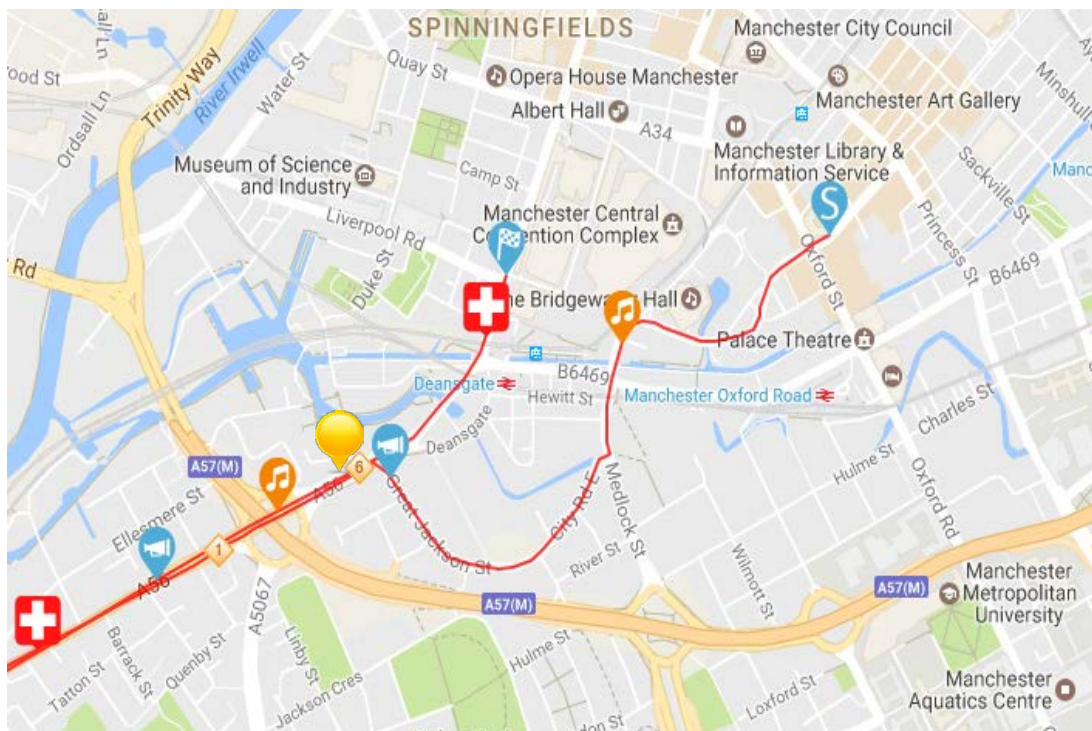

### Great Manchester Run Cheer Point

The atmosphere and support from the sidelines of the Great Manchester Run is incredible and one of the reasons runners come back year after year to the event.

Our cheer squad will be there on the day to support Team NWAA as you take to the streets to represent our charity and raise funds to keep our helicopters in the air.

Look out for our NWAA flags near to the 6 mile marker on the A56 Chester Road, after Great Jackson Street, M15 4AX. You'll pass this spot on the way out and again on the way back - when a smile from a familiar face will help your last push to the finishline.

Below are the details of where we plan to be and when, but if you or your supporters struggle to find us call Linda on 07500 858581 and we'll attempt to direct you to our exact position.

 10:00 – 17:00 Cheer point on Chester Road, near to Great Jackson Street (M15 4AX)

Please feel free to come and see us at the cheer point before and after your run.

If traveling by car, and you wish to avoid the road closures, one of the closest car parks is Q Park, First Street North, M15 4FN.